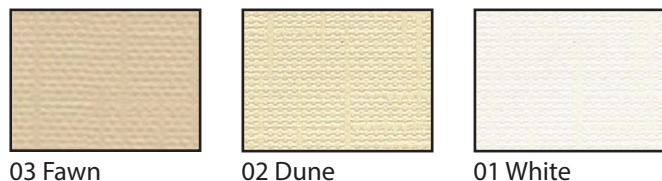

Sure Chek Shower Curtain Colors:

More colors and sizes available at www.ocelco.com

(S4) Chalet Shower Curtains

Chalet shower curtains are treated with an anti-microbial agent that inhibits and controls bacteria and mildew growth. Visa ® fabric is breathable and resists stains, Woven: 100% polyester with Visa ® finish

Horizontal Width

Vertical Height

Call For Pricing or Find Online

Wholesale (catalog) Curtains Part Number and Pricing Guide

Build Your Own Part Number	Category	-	Width	Height	Pattern	Color
Sample	S4	-	072	084	A	01